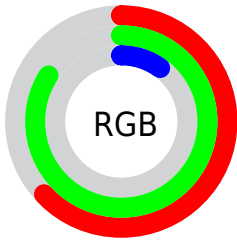

Distribution

Red (63%)

Green (84%)

Blue (10%)