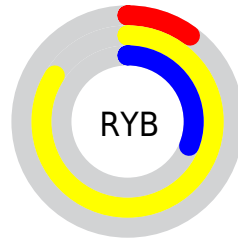

## Conversions Part 2

Format	Color
<a href="#">RYB</a>	<a href="#">25, 213, 78</a>
Decimal	<a href="#">10540313</a>
CIELab	<a href="#">79.00, -40.12, 75.01</a>
CIELCh	<a href="#">79, 85.065, 118.140</a>
Yxy	<a href="#">54.9284, 0.3728, 0.5345</a>
Android (android.graphics.Color)	<a href="#">4288730393</a> ( <a href="#">0xFFA0D519</a> )
YUV	<a href="#">175.7210, -74.3055, -13.7873</a>
Hunter-Lab	<a href="#">74.1137, -37.4140, 44.2598</a>

# Details

The CIELCh color **79, 85.065, 118.140** is a dark color, and the websafe version is hex **99CC00**. The color can be described as middle washed chartreuse. A complement of this color would be **32, 106.646, 308.077**, and the grayscale version is **72, 0.009, 296.813**.

A 20% lighter version of the original color is **95, 78.260, 115.038**, and **59, 72.611, 122.217** is the 20% darker color. If you saturate the color by 10%, you get **79, 88.238, 118.999**, and if you desaturate by 10%, it is **79, 79.704, 117.723**.

# Distribution

Red (63%)

Green (84%)

Blue (10%)

Red (10%)

Yellow (84%)

Blue (31%)

Cyan (25%)