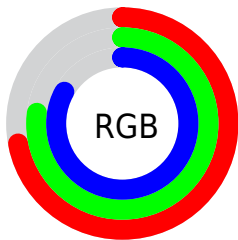

Distribution

- Red (72%)
- Green (77%)
- Blue (83%)