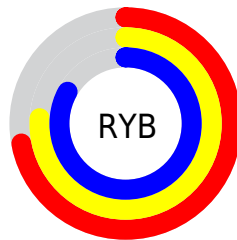

- Red (72%)
- Yellow (76%)
- Blue (83%)