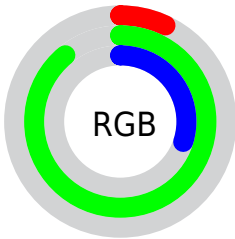

Distribution

- Red (7%)
- Green (89%)
- Blue (30%)