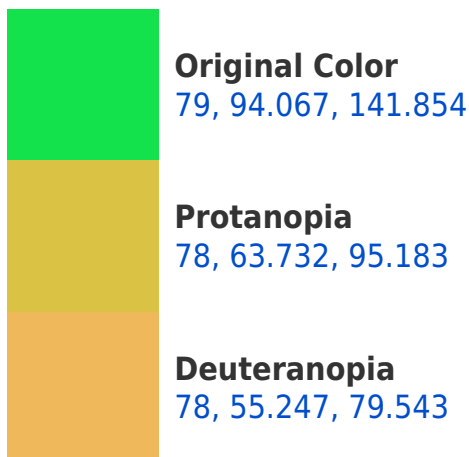

Color Blindness Simulation

Color vision deficiency is a very complex topic, and I could not describe the different causes any better than Wikipedia does, so if you want to learn more, you should check out their [article about color blindness](#).

Dichromacy