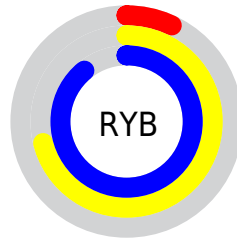

- Red (7%)
- Yellow (71%)
- Blue (89%)