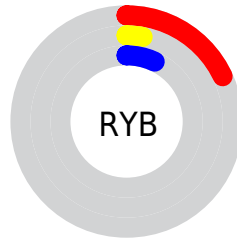

Details

The CIELCh color **7, 20.406, 6.825** is a dark color, and the websafe version is hex **330000**. A complement of this color would be **16, 16.835, 168.692**, and the grayscale version is **6, 0.002, 296.812**.

A 20% lighter version of the original color is **27, 20.325, 7.465**, and **0, 0.000, 0.000** is the 20% darker color. If you saturate the color by 10%, you get **6, 22.340, 7.353**, and if you desaturate by 10%, it is **8, 18.353, 5.525**.

Distribution

Red (18%)

Green (3%)

Blue (7%)

Red (18%)

Yellow (3%)

Blue (7%)

Cyan (0%)