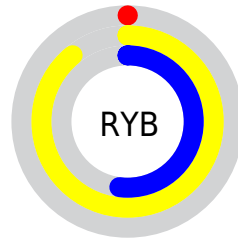

Red (0%)

Yellow (89%)

Blue (52%)