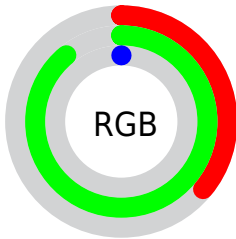

Distribution

Red (36%)

Green (89%)

Blue (0%)