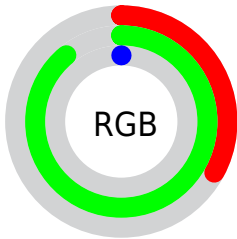

Distribution

Red (33%)

Green (89%)

Blue (0%)