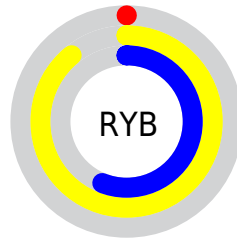

Red (0%)

Yellow (89%)

Blue (56%)