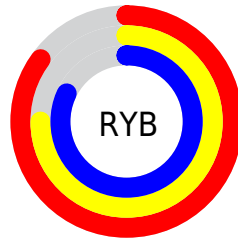

- Red (85%)
- Yellow (75%)
- Blue (82%)