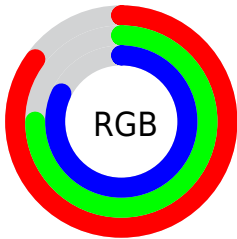

Distribution

- Red (85%)
- Green (75%)
- Blue (82%)