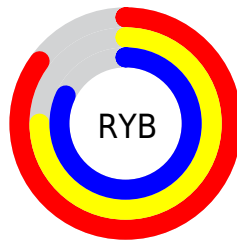

- Red (85%)
- Yellow (75%)
- Blue (82%)