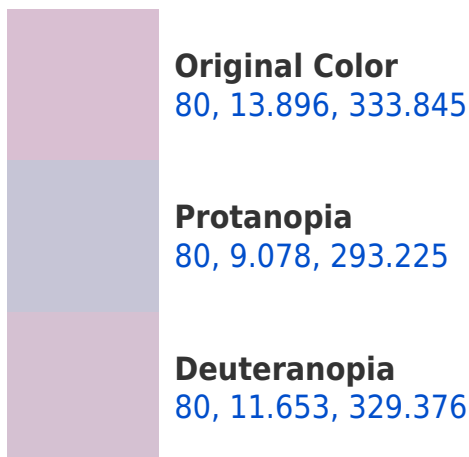

## **Background**

This preview shows how black text looks on a background with the CIELCh color 80, 13.896, 333.845.

This preview shows how white text looks on a background with the CIELCh color 80, 13.896, 333.845.

## Dichromacy

**Tritanopia**  
80, 12.176, 339.479

# Trichromacy

**Original Color**  
80, 13.896, 333.845

**Protanomaly**  
80, 10.292, 311.332

**Deuteranomaly**  
80, 12.530, 330.506

**Tritanomaly**  
80, 12.523, 337.630

# Monochromacy

**Original Color**  
80, 13.896, 333.845

**Achromatopsia**  
81, 0.010, 296.813

**Achromatomaly**  
80, 5.247, 334.546