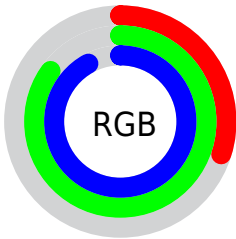

Distribution

- Red (30%)
- Green (85%)
- Blue (92%)