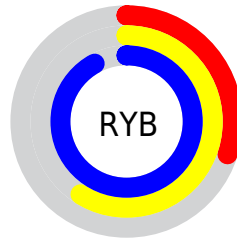

- Red (30%)
- Yellow (59%)
- Blue (92%)