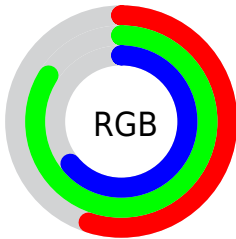

Distribution

- Red (55%)
- Green (84%)
- Blue (64%)