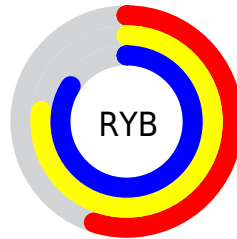

- Red (55%)
- Yellow (77%)
- Blue (84%)