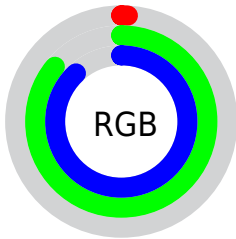

Distribution

- Red (1%)
- Green (86%)
- Blue (88%)