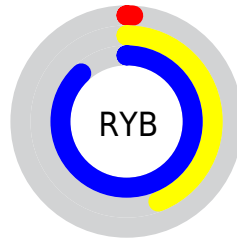

- Red (1%)
- Yellow (44%)
- Blue (88%)