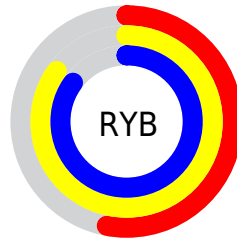

- Red (53%)
- Yellow (85%)
- Blue (85%)