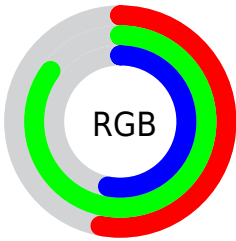

Distribution

- Red (53%)
- Green (85%)
- Blue (53%)