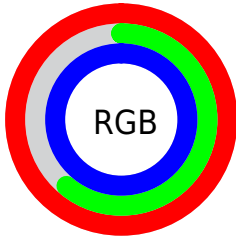

Distribution

- Red (100%)
- Green (61%)
- Blue (100%)