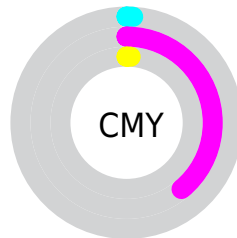

A 20% lighter version of the original color is **89, 27.578, 325.385**, and **57, 61.545, 326.661** is the 20% darker color. If you saturate the color by 10%, you get **72, 75.964, 327.009**, and if you desaturate by 10%, it is **82, 46.110, 326.019**.

# Distribution

- Red (100%)
- Green (61%)
- Blue (100%)

- Red (100%)
- Yellow (61%)
- Blue (100%)

- Cyan (0%)
- Magenta (39%)
- Yellow (0%)
- Black (0%)

- Cyan (1%)
- Magenta (39%)
- Yellow (1%)

# Brightness & Saturation Gradients

These gradients show how the CIELCh color 77, 61.517, 326.536 changes by changing the brightness by 10 percent. The first figure shows a shift by +10% for each color and the second figure -10%.