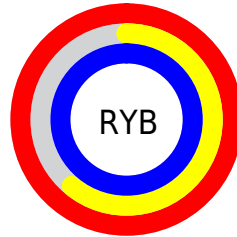

- Red (100%)
- Yellow (61%)
- Blue (100%)