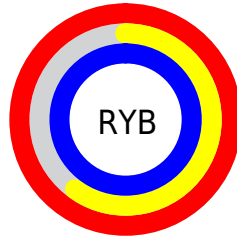

- Red (100%)
- Yellow (60%)
- Blue (100%)