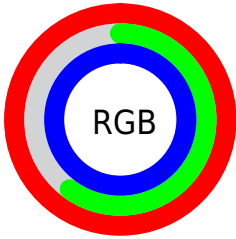

Distribution

- Red (100%)
- Green (60%)
- Blue (100%)