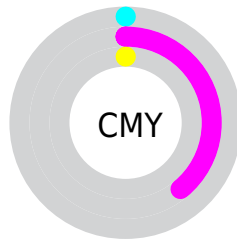

A 20% lighter version of the original color is **89, 28.208, 325.407**, and **57, 62.121, 326.686** is the 20% darker color. If you saturate the color by 10%, you get **72, 76.542, 327.027**, and if you desaturate by 10%, it is **82, 46.694, 326.039**.

# Distribution

- Red (100%)
- Green (60%)
- Blue (100%)

- Red (100%)
- Yellow (60%)
- Blue (100%)

- Cyan (0%)
- Magenta (39%)
- Yellow (0%)
- Black (0%)

- Cyan (0%)
- Magenta (39%)
- Yellow (0%)

# Brightness & Saturation Gradients

These gradients show how the CIELCh color 77, 62.108, 326.555 changes by changing the brightness by 10 percent. The first figure shows a shift by +10% for each color and the second figure -10%.