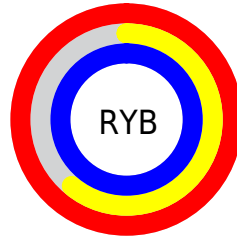

- Red (100%)
- Yellow (61%)
- Blue (100%)