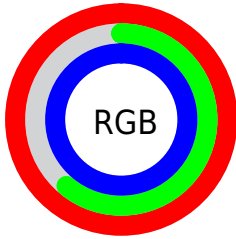

Distribution

- Red (100%)
- Green (61%)
- Blue (100%)