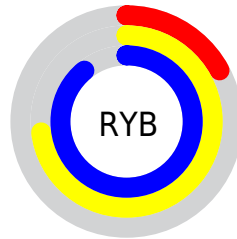

- Red (17%)
- Yellow (73%)
- Blue (89%)