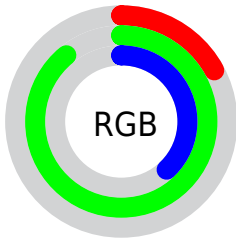

Distribution

- Red (17%)
- Green (89%)
- Blue (38%)