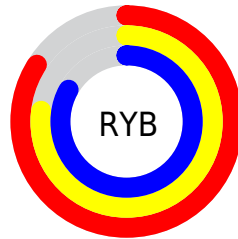

- Red (84%)
- Yellow (77%)
- Blue (83%)