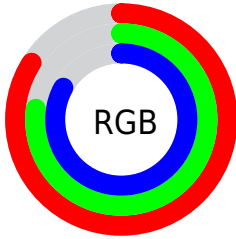

Distribution

- Red (84%)
- Green (77%)
- Blue (83%)