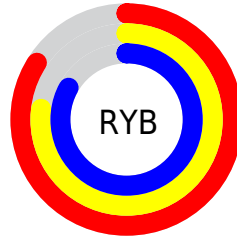

- Red (84%)
- Yellow (77%)
- Blue (83%)