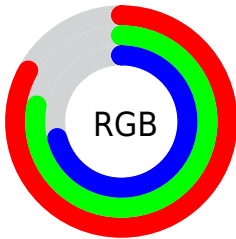

Distribution

- Red (83%)
- Green (78%)
- Blue (71%)