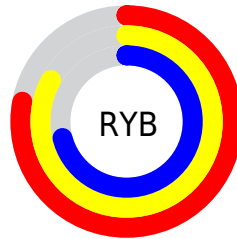

- Red (78%)
- Yellow (83%)
- Blue (71%)