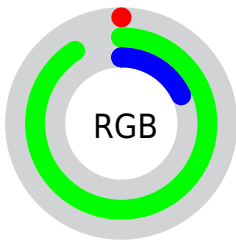

Distribution

- Red (0%)
- Green (91%)
- Blue (18%)