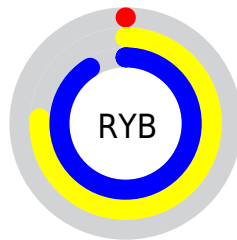

- Red (0%)
- Yellow (76%)
- Blue (91%)