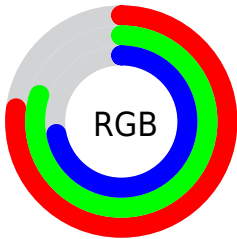

Distribution

- Red (77%)
- Green (80%)
- Blue (72%)