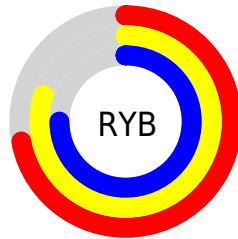

- Red (72%)
- Yellow (80%)
- Blue (75%)