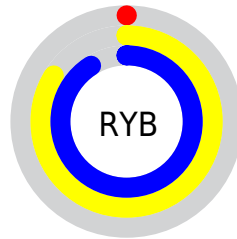

A 20% lighter version of the original color is **90, 92.486, 136.614**, and **62, 90.315, 136.016** is the 20% darker color. If you saturate the color by 10%, you get **81, 110.332, 136.618**, and if you desaturate by 10%, it is **81, 106.082, 137.570**.

# Distribution

Red (0%)

Green (91%)

Blue (8%)

Red (0%)

Yellow (84%)

Blue (91%)

Cyan (99%)