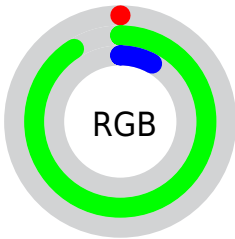

Distribution

Red (0%)

Green (91%)

Blue (8%)