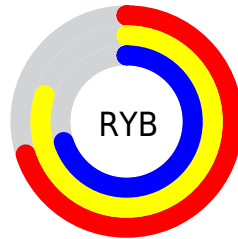

- Red (70%)
- Yellow (80%)
- Blue (70%)