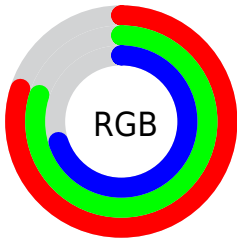

Distribution

- Red (80%)
- Green (80%)
- Blue (70%)