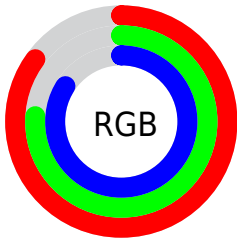

Distribution

- Red (85%)
- Green (76%)
- Blue (84%)