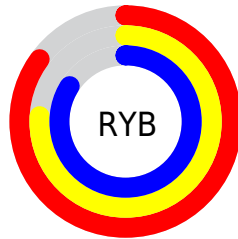

- Red (85%)
- Yellow (76%)
- Blue (84%)