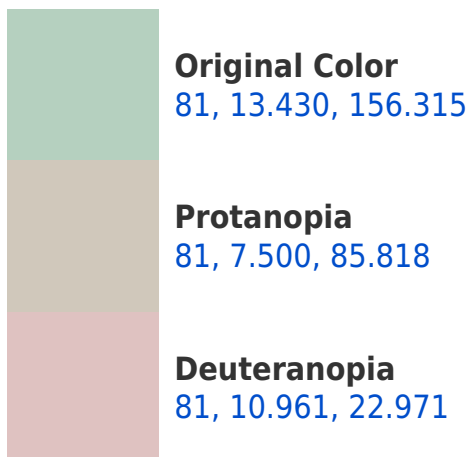

## **Background**

This preview shows how black text looks on a background with the CIELCh color 81, 13.430, 156.315.

This preview shows how white text looks on a background with the CIELCh color 81, 13.430, 156.315.

## Dichromacy

**Tritanopia**  
81, 10.637, 257.578

# Trichromacy

**Original Color**  
81, 13.430, 156.315

**Protanomaly**  
81, 8.168, 122.660

**Deuteranomaly**  
81, 4.988, 67.425

**Tritanomaly**  
81, 7.641, 215.151

# Monochromacy

**Original Color**  
81, 13.430, 156.315

**Achromatopsia**  
80, 0.010, 296.813

**Achromatomaly**  
80, 5.246, 154.014