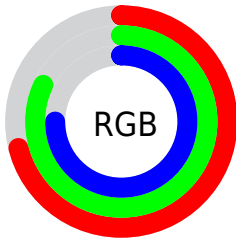

Distribution

- Red (71%)
- Green (82%)
- Blue (75%)