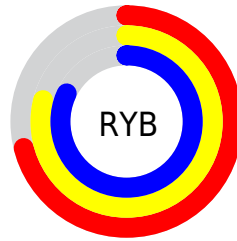

- Red (71%)
- Yellow (79%)
- Blue (82%)