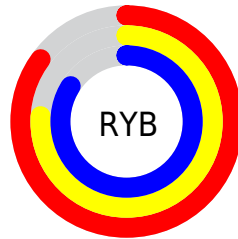

- Red (85%)
- Yellow (76%)
- Blue (84%)