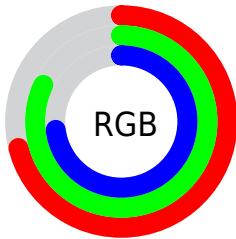

Distribution

Red (71%)

Green (82%)

Blue (73%)