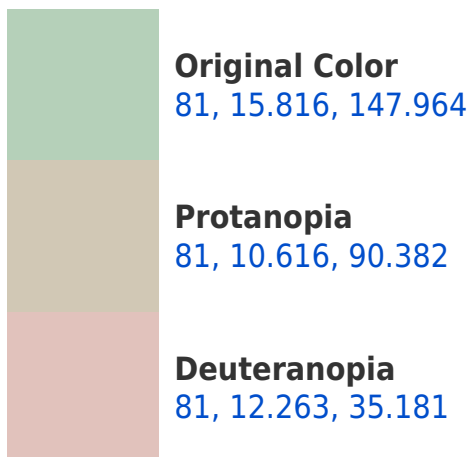

## Background

This preview shows how black text looks on a background with the CIELCh color 81, 15.816, 147.964.

This preview shows how white text looks on a background with the CIELCh color 81, 15.816, 147.964.

## Dichromacy

**Tritanopia**  
81, 10.025, 257.449

# Trichromacy

**Original Color**  
81, 15.816, 147.964

**Protanomaly**  
81, 11.215, 116.918

**Deuteranomaly**  
81, 7.379, 78.810

**Tritanomaly**  
81, 7.133, 207.559