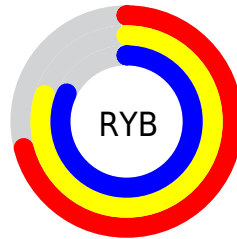

# Details

The CIELCh color **81, 15.816, 147.964** is a light color, and the websafe version is hex **99CCCC**. A complement of this color would be **77, 15.857, 329.539**, and the grayscale version is **80, 0.010, 296.813**.

A 20% lighter version of the original color is **98, 9.583, 150.893**, and **61, 16.062, 147.883** is the 20% darker color. If you saturate the color by 10%, you get **79, 28.087, 147.186**, and if you desaturate by 10%, it is **83, 3.601, 148.689**.

# Distribution

Red (71%)

Green (82%)

Blue (73%)

Red (71%)

Yellow (80%)

Blue (82%)

Cyan (13%)