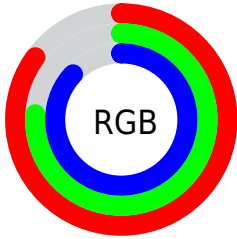

Distribution

Red (85%)

Green (76%)

Blue (87%)