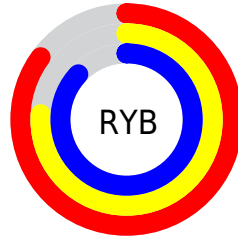

# Details

The CIELCh color  $81, 17.063, 320.003$  is a light color, and the websafe version is hex `CCCCFF`. A complement of this color would be  $86, 16.960, 138.850$ , and the grayscale version is  $82, 0.010, 296.813$ .

A 20% lighter version of the original color is  $99, 2.492, 324.405$ , and  $61, 17.361, 319.955$  is the 20% darker color. If you saturate the color by 10%, you get  $75, 30.772, 320.464$ , and if you desaturate by 10%, it is  $87, 3.517, 319.499$ .

# Distribution

Red (85%)

Green (76%)

Blue (87%)

Red (85%)

Yellow (76%)

Blue (87%)

Cyan (2%)