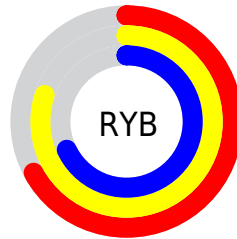

- Red (67%)
- Yellow (80%)
- Blue (68%)