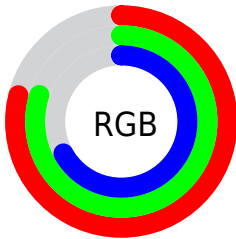

Distribution

- Red (79%)
- Green (80%)
- Blue (67%)