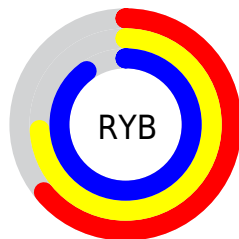

- Red (64%)
- Yellow (74%)
- Blue (90%)