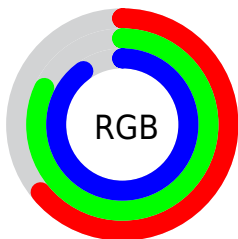

Distribution

- Red (64%)
- Green (82%)
- Blue (90%)