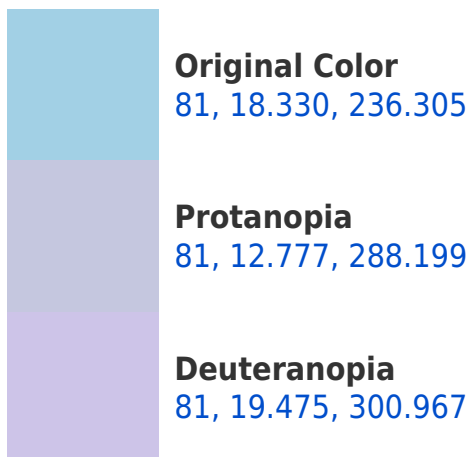

# Black Background

This preview shows how the CIELCh color 81, 18.330, 236.305 looks on a black background.

## Background

This preview shows how black text looks on a background with the CIELCh color 81, 18.330, 236.305.

This preview shows how white text looks on a background with the CIELCh color 81, 18.330, 236.305.

## Dichromacy

**Tritanopia**  
81, 17.618, 227.476

# Trichromacy

**Original Color**  
81, 18.330, 236.305

**Protanomaly**  
81, 13.519, 264.374

**Deuteranomaly**  
81, 16.809, 278.886

**Tritanomaly**  
81, 17.828, 229.089