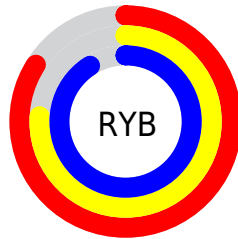

- Red (84%)
- Yellow (76%)
- Blue (91%)