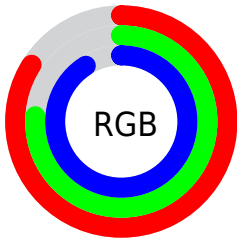

Distribution

- Red (84%)
- Green (76%)
- Blue (91%)