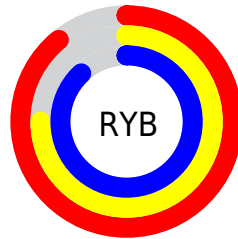

# Details

The CIELCh color  $81, 22.846, 326.831$  is a light color, and the websafe version is hex  $\text{FFCCFF}$ . A complement of this color would be  $87, 22.815, 144.896$ , and the grayscale version is  $82, 0.010, 296.813$ .

A 20% lighter version of the original color is  $98, 5.604, 324.582$ , and  $61, 23.204, 326.320$  is the 20% darker color. If you saturate the color by 10%, you get  $76, 36.879, 327.403$ , and if you desaturate by 10%, it is  $87, 8.792, 326.244$ .

# Distribution

Red (89%)

Green (75%)

Blue (88%)

Red (89%)

Yellow (75%)

Blue (88%)

Cyan (0%)