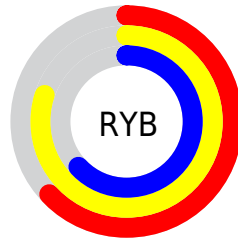

- Red (63%)
- Yellow (80%)
- Blue (63%)