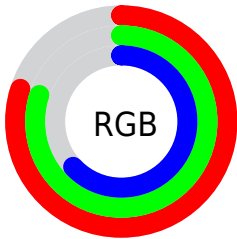

Distribution

- Red (80%)
- Green (80%)
- Blue (63%)