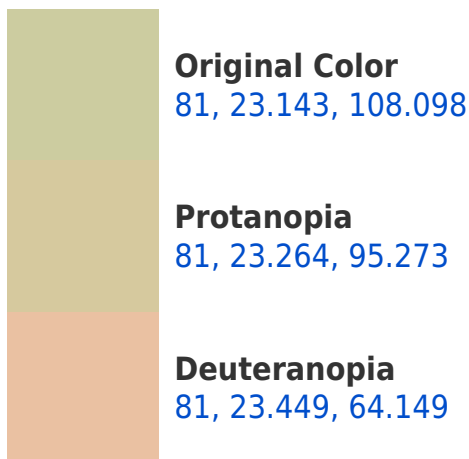

## White Background

This preview shows how the CIELCh color 81, 23.143, 108.098 looks on a white background.

## Background

This preview shows how black text looks on a background with the CIELCh color 81, 23.143, 108.098.

This preview shows how white text looks on a background with the CIELCh color 81, 23.143, 108.098.

## Dichromacy

**Tritanopia**  
81, 9.489, 322.972

# Trichromacy

**Original Color**  
81, 23.143, 108.098

**Protanomaly**  
81, 22.874, 100.168

**Deuteranomaly**  
81, 21.772, 79.981

**Tritanomaly**  
81, 4.605, 63.066