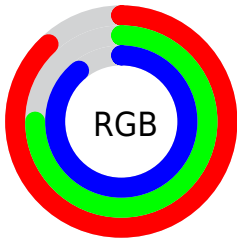

Distribution

- Red (88%)
- Green (75%)
- Blue (89%)