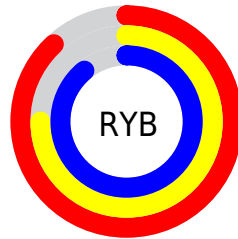

- Red (88%)
- Yellow (75%)
- Blue (89%)