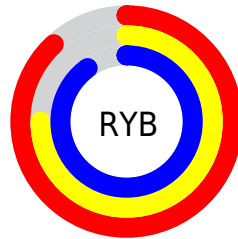

- Red (88%)
- Yellow (75%)
- Blue (90%)