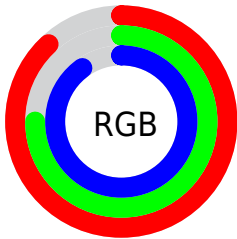

Distribution

- Red (88%)
- Green (75%)
- Blue (90%)