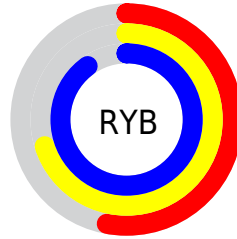

- Red (53%)
- Yellow (70%)
- Blue (90%)