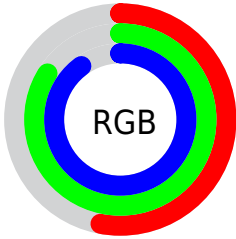

Distribution

- Red (53%)
- Green (84%)
- Blue (90%)