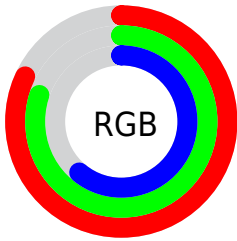

Distribution

- Red (82%)
- Green (80%)
- Blue (61%)