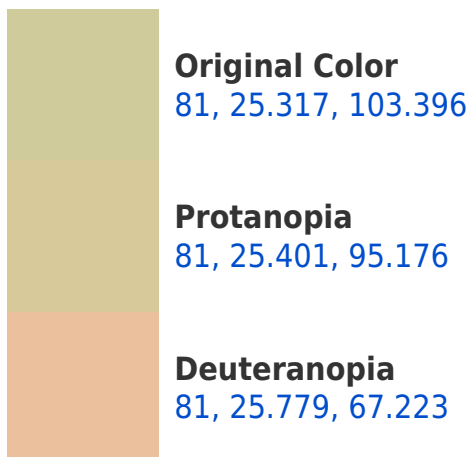

# Black Background

This preview shows how the CIELCh color 81, 25.317, 103.396 looks on a black background.

## Background

This preview shows how black text looks on a background with the CIELCh color 81, 25.317, 103.396.

This preview shows how white text looks on a background with the CIELCh color 81, 25.317, 103.396.

## Dichromacy

**Tritanopia**  
81, 10.584, 331.421

# Trichromacy

**Original Color**  
81, 25.317, 103.396

**Protanomaly**  
81, 25.578, 98.904

**Deuteranomaly**  
81, 24.538, 80.854

**Tritanomaly**  
81, 6.451, 60.558