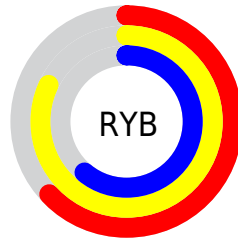

- Red (63%)
- Yellow (82%)
- Blue (61%)