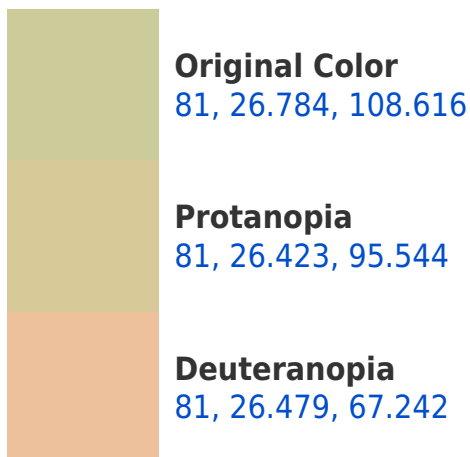

## **Background**

This preview shows how black text looks on a background with the CIELCh color 81, 26.784, 108.616.

This preview shows how white text looks on a background with the CIELCh color 81, 26.784, 108.616.

## Dichromacy

**Tritanopia**  
81, 9.489, 322.972

# Trichromacy

**Original Color**  
81, 26.784, 108.616

**Protanomaly**  
81, 26.033, 99.897

**Deuteranomaly**  
81, 24.825, 82.157

**Tritanomaly**  
81, 5.610, 77.461

# Monochromacy

**Original Color**  
81, 26.784, 108.616

**Achromatopsia**  
80, 0.010, 296.813

**Achromatomaly**  
80, 9.537, 109.312