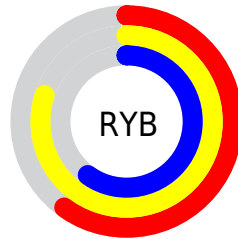

- Red (60%)
- Yellow (80%)
- Blue (60%)