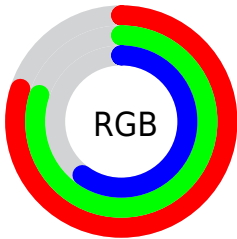

Distribution

- Red (80%)
- Green (80%)
- Blue (60%)