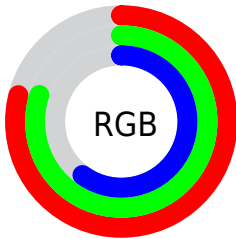

Distribution

- Red (79%)
- Green (80%)
- Blue (60%)