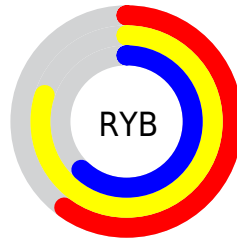

- Red (60%)
- Yellow (80%)
- Blue (62%)