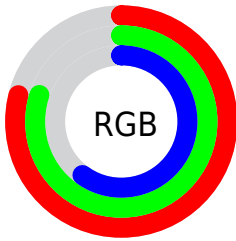

Distribution

- Red (79%)
- Green (80%)
- Blue (60%)