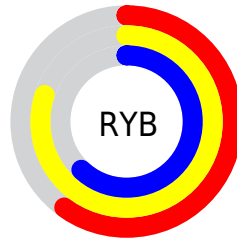

- Red (60%)
- Yellow (80%)
- Blue (62%)