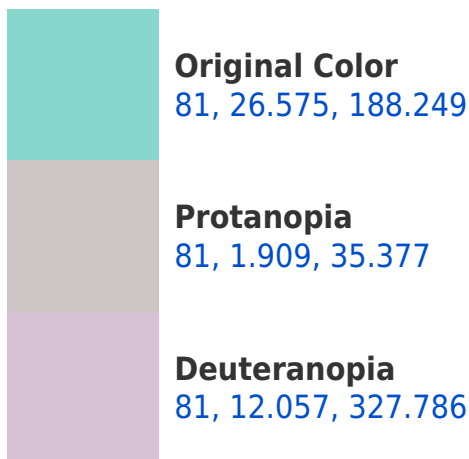

# Black Background

This preview shows how the CIELCh color 81, 26.575, 188.249 looks on a black background.

## **Background**

This preview shows how black text looks on a background with the CIELCh color 81, 26.575, 188.249.

This preview shows how white text looks on a background with the CIELCh color 81, 26.575, 188.249.

## Dichromacy

**Tritanopia**  
81, 23.636, 220.655

# Trichromacy

**Original Color**  
81, 26.575, 188.249

**Protanomaly**  
80, 9.531, 185.812

**Deuteranomaly**  
80, 7.256, 235.133

**Tritanomaly**  
81, 23.748, 208.222