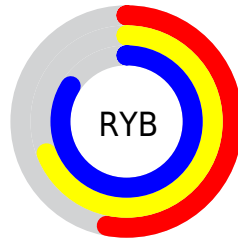

# Details

The CIELCh color **81, 26.575, 188.249** is a light color, and the websafe version is hex **66CCCC**. A complement of this color would be **65, 32.776, 15.326**, and the grayscale version is **77, 0.009, 296.813**.

A 20% lighter version of the original color is **96, 20.805, 198.137**, and **61, 26.543, 188.459** is the 20% darker color. If you saturate the color by 10%, you get **80, 32.375, 187.416**, and if you desaturate by 10%, it is **82, 20.084, 189.057**.

# Distribution

Red (53%)

Green (84%)

Blue (81%)

Red (53%)

Yellow (69%)

Blue (84%)

Cyan (37%)