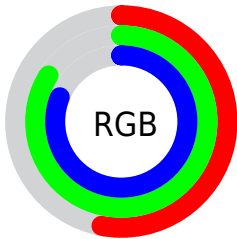

Distribution

Red (53%)

Green (84%)

Blue (81%)