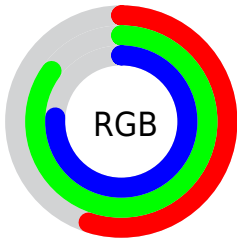

Distribution

- Red (55%)
- Green (85%)
- Blue (76%)