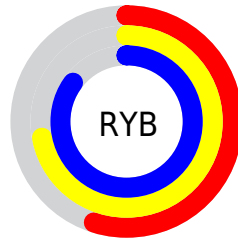

- Red (55%)
- Yellow (72%)
- Blue (85%)