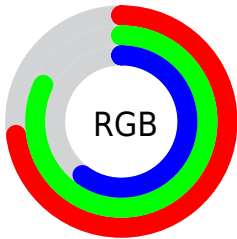

Distribution

- Red (73%)
- Green (82%)
- Blue (60%)