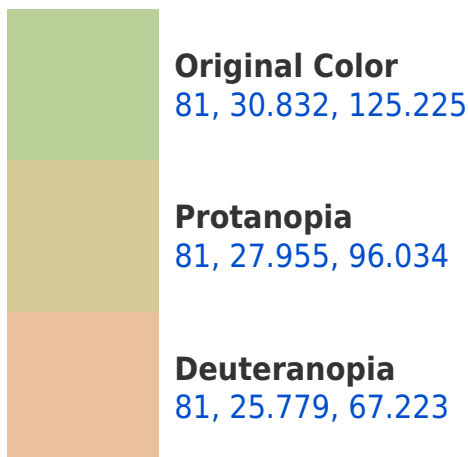

## Background

This preview shows how black text looks on a background with the CIELCh color 81, 30.832, 125.225.

This preview shows how white text looks on a background with the CIELCh color 81, 30.832, 125.225.

## Dichromacy

**Tritanopia**  
81, 8.721, 276.982

# Trichromacy

**Original Color**  
81, 30.832, 125.225

**Protanomaly**  
81, 27.813, 107.673

**Deuteranomaly**  
81, 23.855, 90.526

**Tritanomaly**  
81, 6.929, 149.072