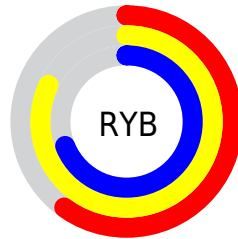

- Red (60%)
- Yellow (82%)
- Blue (69%)