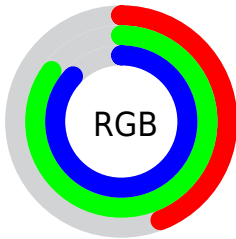

Distribution

- Red (44%)
- Green (85%)
- Blue (87%)