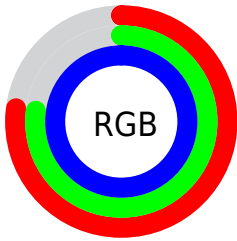

Distribution

- Red (77%)
- Green (77%)
- Blue (100%)