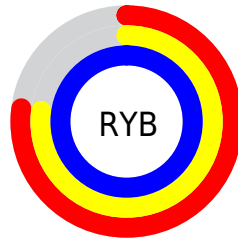

- Red (77%)
- Yellow (77%)
- Blue (100%)