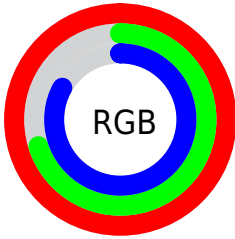

Distribution

- Red (100%)
- Green (70%)
- Blue (83%)