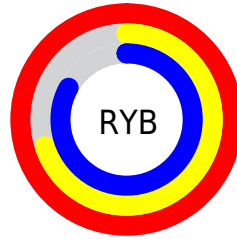

- Red (100%)
- Yellow (70%)
- Blue (83%)