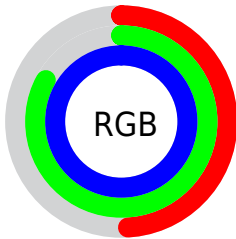

Distribution

- Red (49%)
- Green (83%)
- Blue (100%)