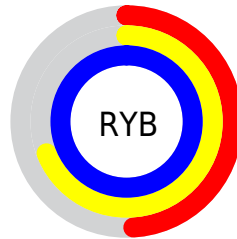

- Red (49%)
- Yellow (69%)
- Blue (100%)