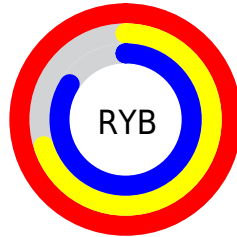

Red (100%)

Yellow (70%)

Blue (84%)