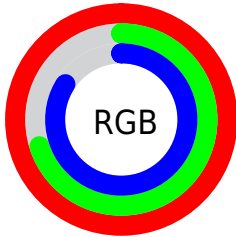

Distribution

Red (100%)

Green (70%)

Blue (84%)