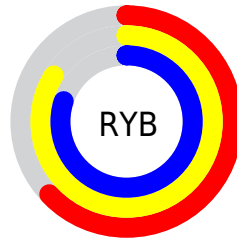

Red (63%)

Yellow (84%)

Blue (80%)