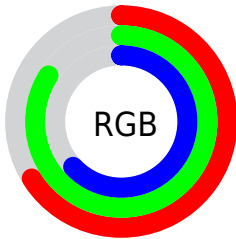

Distribution

Red (66%)

Green (84%)

Blue (63%)