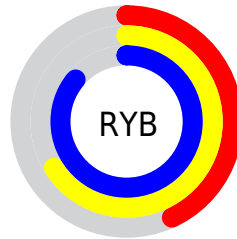

- Red (43%)
- Yellow (66%)
- Blue (86%)