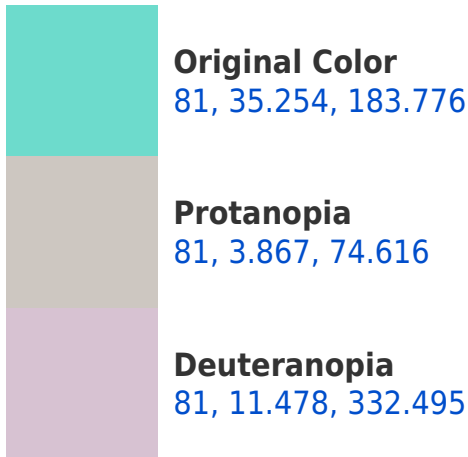

## Background

This preview shows how black text looks on a background with the CIELCh color 81, 35.254, 183.776.

This preview shows how white text looks on a background with the CIELCh color 81, 35.254, 183.776.

## Dichromacy

**Tritanopia**  
81, 29.701, 216.558

# Trichromacy

**Original Color**  
81, 35.254, 183.776

**Protanomaly**  
80, 13.724, 177.922

**Deuteranomaly**  
80, 9.398, 215.347

**Tritanomaly**  
81, 30.640, 203.374

# Monochromacy

**Original Color**  
81, 35.254, 183.776

**Achromatopsia**  
75, 0.009, 296.813

**Achromatomaly**  
77, 14.377, 187.511