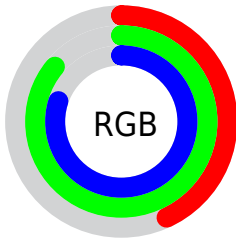

Distribution

- Red (43%)
- Green (86%)
- Blue (80%)